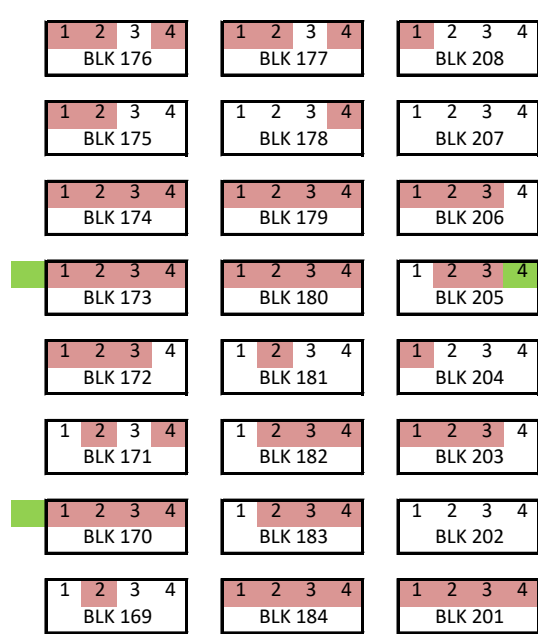

December
2021

Block 112 Baby

Block 113 Baby

Potter's Field Block 144

c
h
a
p
e
l

Key:

- Tree

- Purchased

- Buried

- Open

Blocks 112 & 113: Baby

Block 144: Potter's Field

KEY:
 - Tree
 - Purchased
 - Buried
 - Open