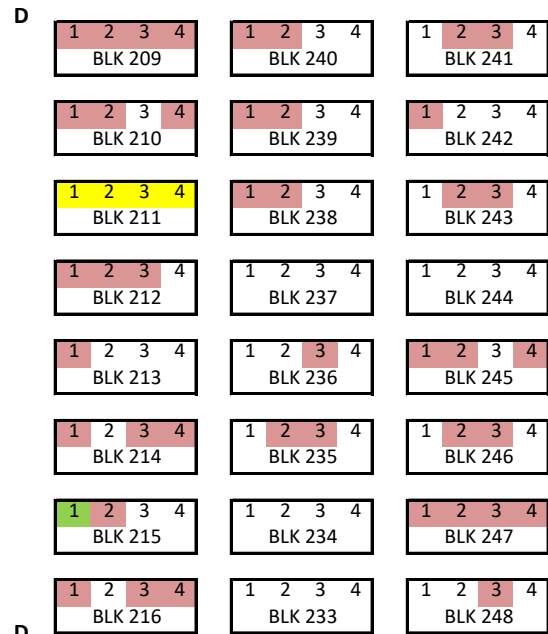

December
2021

Block 112 Baby

Block 113 Baby

Potter's Field Block 144

c
h
a
p
e
l

Key:

- Tree

- Purchased

- Buried

- Open

Blocks 112 & 113: Baby

Block 144: Potter's Field

KEY:
 - Tree
 - Purchased
 - Buried
 - Open