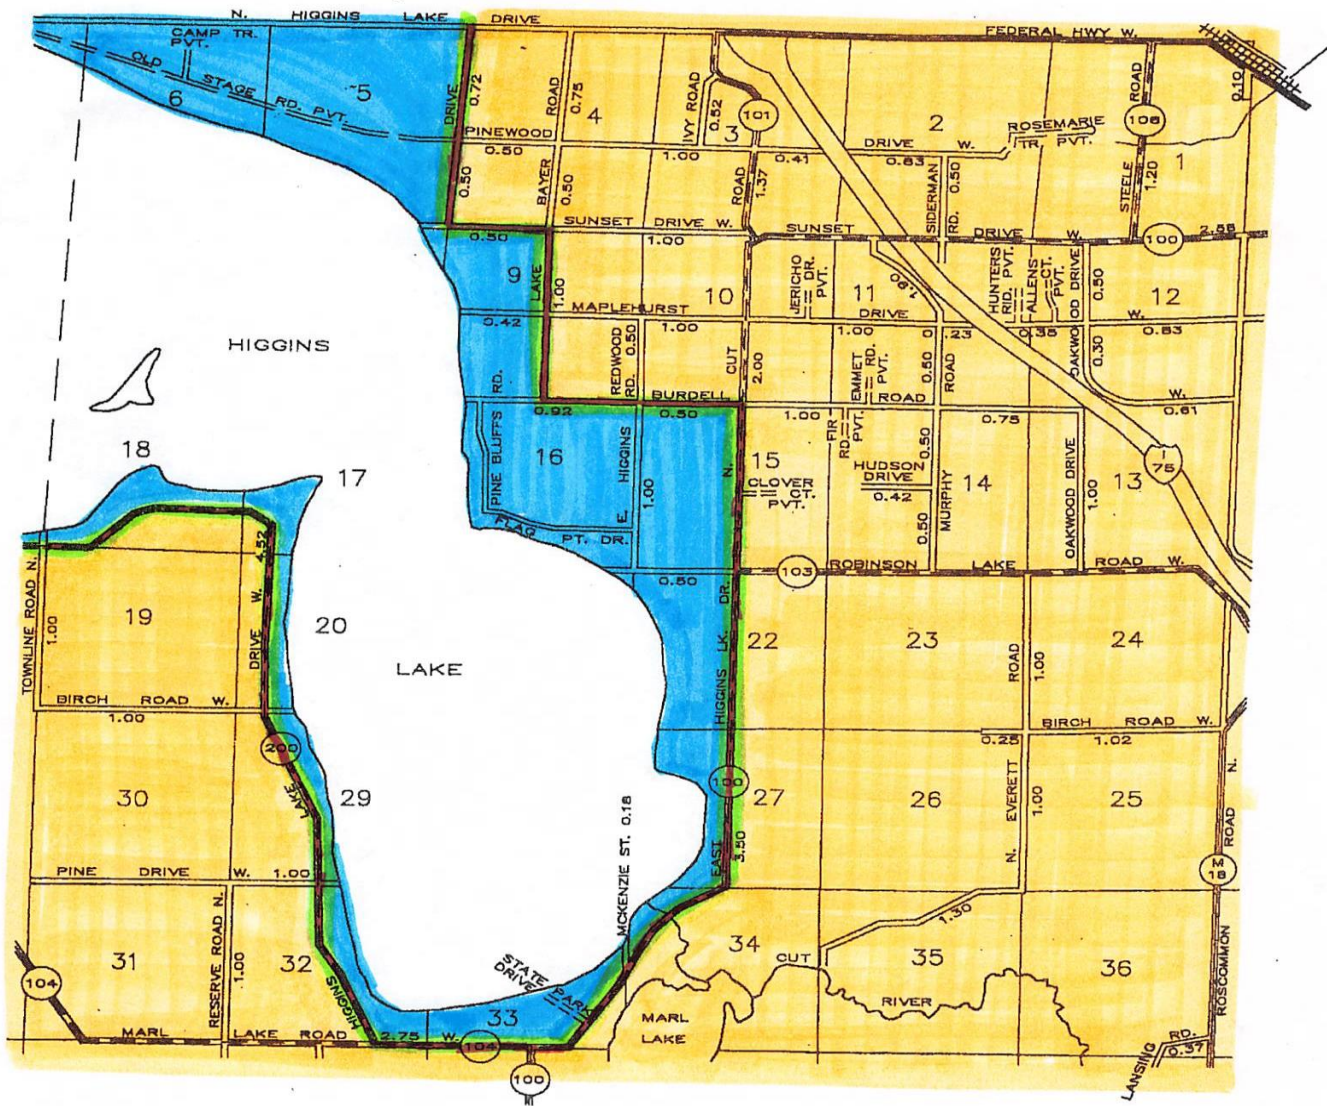

September 2022						
Su	M	T	W	Th	F	Sa
				1	2	3
4	5	6	7	8	9	10
11	12	13	14	15	16	17
18	19	20	21	22	23	24
25	26	27	28	29	30	

October 2022						
Su	M	T	W	Th	F	Sa
						1
2	3	4	5	6	7	8
9	10	11	12	13	14	15
16	17	18	19	20	21	22
23	24	25	26	27	28	29
30	31					

November 2022						
Su	M	T	W	Th	F	Sa
		1	2	3	4	5
6	7	8	9	10	11	12
13	14	15	16	17	18	19
20	21	22	23	24	25	26
27	28	29	30			

December 2022						
Su	M	T	W	Th	F	Sa
				1	2	3
4	5	6	7	8	9	10
11	12	13	14	15	16	17
18	19	20	21	22	23	24
25	26	27	28	29	30	31

Section A Trash	Section A Recycle	Section B Trash	Section B Recycle	Holidays	Yard Waste Listed Separately on Map
-----------------	-------------------	-----------------	-------------------	----------	---

# YARD WASTE DAYS:

2021: September 17 / October 1, 15, 29 / November 12

2022: April 1, 15, 29 / May 13, 27 / June 10, 24 / July 9, 22 / August 5, 19 / September 2, 16, 30  
October 14, 28

**SECTION A**

**DIVIDE LINE**